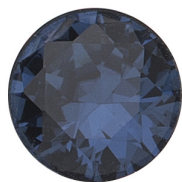

melano

that's me

CZ Colour chart - SS18

AB

AQUA GREEN

AUBERGINE

BLACK

BLOSSOM

CHAMPAGNE

COFFEE

CORAL RED

CRYSTAL

DARK RED

EMERALD

JEANS BLUE

LAVENDER

LIGHT HONEY

MINT

MOONSTONE

NAVY BLUE

PEACH

PINK

RUBY RED

SALMON

SMOKED TOPAZ

TRANSP. BLACK

TURQUOISE

WHITE