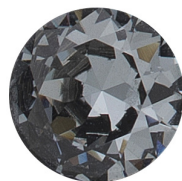

LIGHT HONEY

MINT

MOONSTONE

NAVY BLUE

PEACH

PINK

RUBY RED

SALMON

SMOKED TOPAZ

TRANSP. BLACK

TURQUOISE

WHITE